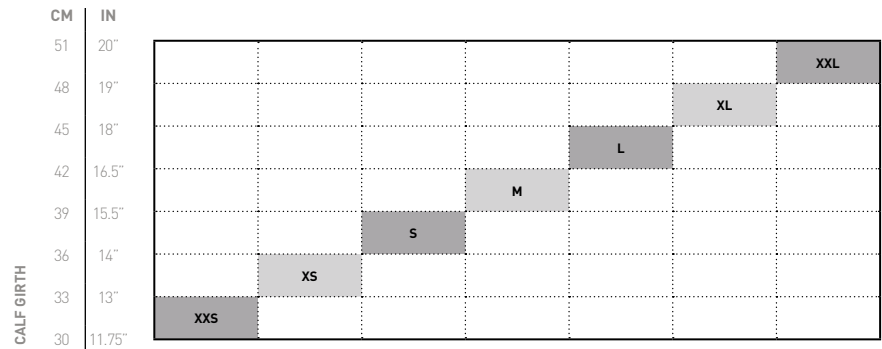

2XU

SIZE GUIDE

QUAD SLEEVES

LEG SLEEVES

ARM GUARD / SLEEVES

CALF GUARD / SLEEVES

*Double extra large only available for calf guards

WOMEN'S COMPRESSION TIGHTS

HEIGHT	CM	SIZES																	
	FT/IN	XXS	XS	S	M	L	XL	XXL											
145	4'9"	XXS																	
150	4'11"		XS	S	M	L	XL												
155	5'1"							XXL											
160	5'3"																		
165	5'5"																		
170	5'7"		XST																
175	5'9"			ST															
180	5'11"				MT		LT												
185	6'1"																		
190	6'3"																		
195	6'5"																		
		LB	66	77	88	99	110	120	130	144	155	165	175	188	200	210	220	230	242
		KG	30	35	40	45	50	55	60	65	70	75	80	85	90	95	100	105	110
		WEIGHT																	

WOMEN'S COMPRESSION SHORTS

HEIGHT	CM	SIZES																	
	FT/IN	XXS	XS	S	M	L	XL	XXL											
145	4'9"	XXS																	
150	4'11"		XS	S	M	L	XL												
155	5'1"							XXL											
160	5'3"																		
165	5'5"																		
170	5'7"																		
175	5'9"																		
180	5'11"																		
185	6'1"																		
190	6'3"																		
195	6'5"																		
		LB	66	77	88	99	110	120	130	144	155	165	175	188	200	210	220	230	242
		KG	30	35	40	45	50	55	60	65	70	75	80	85	90	95	100	105	110
		WEIGHT																	

VECTR SOCKS - LOWER LENGTH

	SMALL	MEDIUM	LARGE	X-LARGE
EU	35 – 37.5	38 – 41.5	42 – 46	46.5 – 48.5
US-M	3.5 – 5.5	6 – 8	9 – 12	12.5 – 14
US-W	5 – 7	7.5 – 9.5	10 – 13	14 – 15.5

VECTR SOCKS - FULL LENGTH

SHOE SIZE		SMALL	MEDIUM-1	MEDIUM-2	LARGE-1	LARGE-2	X-LARGE
	EU	35 – 37.5	38 – 41.5	38 – 41.5	42 – 46	42 – 46	46.5 – 48.5
US-M	3.5 – 5.5	6 – 8	6 – 8	9 – 12	9 – 12	12.5 – 14	
US-W	5 – 7	7.5 – 9.5	7.5 – 9.5	10 – 13	10 – 13	14 – 15.5	
CALF SIZE	CM	30 – 37	32 – 37	38 – 43	36 – 40	41 – 46	43 – 50
	INCH	11.75 – 14.5	12.5 – 14.5	15 – 17	14 – 15.75	16 – 18	17 – 19.75