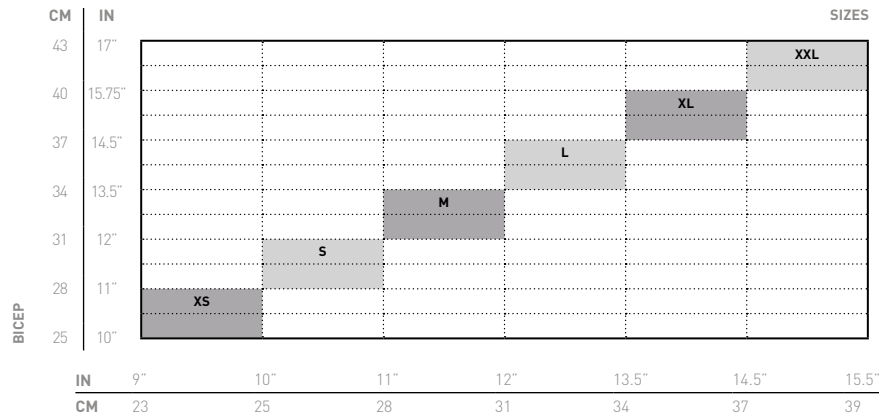

2XU

SIZE GUIDE

QUAD SLEEVES

LEG SLEEVES

ARM GUARD / SLEEVES

CALF GUARD / SLEEVES

*Double extra large only available for calf guards

WOMEN'S COMPRESSION TIGHTS

HEIGHT	CM	SIZES																	
	FT/IN	XXS	XS	S	M	L	XL	XXL											
145	4'9"	XXS																	
150	4'11"		XS	S	M	L	XL												
155	5'1"							XXL											
160	5'3"																		
165	5'5"																		
170	5'7"		XST																
175	5'9"			ST															
180	5'11"				MT		LT												
185	6'1"																		
190	6'3"																		
195	6'5"																		
		LB	66	77	88	99	110	120	130	144	155	165	175	188	200	210	220	230	242
		KG	30	35	40	45	50	55	60	65	70	75	80	85	90	95	100	105	110
		WEIGHT																	

WOMEN'S COMPRESSION SHORTS

HEIGHT	CM	SIZES																	
	FT/IN	XXS	XS	S	M	L	XL	XXL											
145	4'9"	XXS																	
150	4'11"		XS	S	M	L	XL												
155	5'1"							XXL											
160	5'3"																		
165	5'5"																		
170	5'7"																		
175	5'9"																		
180	5'11"																		
185	6'1"																		
190	6'3"																		
195	6'5"																		
		LB	66	77	88	99	110	120	130	144	155	165	175	188	200	210	220	230	242
		KG	30	35	40	45	50	55	60	65	70	75	80	85	90	95	100	105	110
		WEIGHT																	

VECTR SOCKS - LOWER LENGTH

	SMALL	MEDIUM	LARGE	X-LARGE
EU	35 – 37.5	38 – 41.5	42 – 46	46.5 – 48.5
US-M	3.5 – 5.5	6 – 8	9 – 12	12.5 – 14
US-W	5 – 7	7.5 – 9.5	10 – 13	14 – 15.5

VECTR SOCKS - FULL LENGTH

SHOE SIZE		SMALL	MEDIUM-1	MEDIUM-2	LARGE-1	LARGE-2	X-LARGE
	EU	35 – 37.5	38 – 41.5	38 – 41.5	42 – 46	42 – 46	46.5 – 48.5
US-M	3.5 – 5.5	6 – 8	6 – 8	9 – 12	9 – 12	12.5 – 14	
US-W	5 – 7	7.5 – 9.5	7.5 – 9.5	10 – 13	10 – 13	14 – 15.5	
CALF SIZE	CM	30 – 37	32 – 37	38 – 43	36 – 40	41 – 46	43 – 50
	INCH	11.75 – 14.5	12.5 – 14.5	15 – 17	14 – 15.75	16 – 18	17 – 19.75