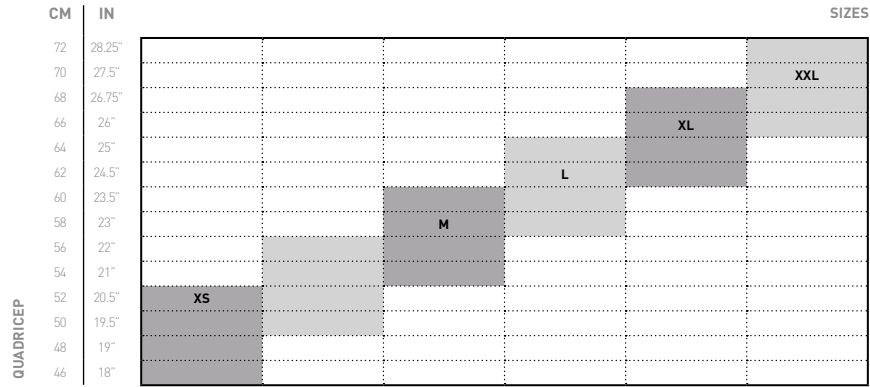

2XU

SIZE GUIDE

QUAD SLEEVES

LEG SLEEVES

ARM GUARD / SLEEVES

CALF GUARD / SLEEVES

*Double extra large only available for calf guards

WOMEN'S COMPRESSION TIGHTS

HEIGHT	CM	SIZES																	
	FT/IN	XXS	XS	S	M	L	XL	XXL											
145	4'9"	XXS																	
150	4'11"		XS	S	M	L	XL												
155	5'1"							XXL											
160	5'3"																		
165	5'5"																		
170	5'7"		XST																
175	5'9"			ST															
180	5'11"				MT		LT												
185	6'1"																		
190	6'3"																		
195	6'5"																		
		LB	66	77	88	99	110	120	130	144	155	165	175	188	200	210	220	230	242
		KG	30	35	40	45	50	55	60	65	70	75	80	85	90	95	100	105	110
		WEIGHT																	

WOMEN'S COMPRESSION SHORTS

HEIGHT	CM	SIZES																	
	FT/IN	XXS	XS	S	M	L	XL	XXL											
145	4'9"	XXS																	
150	4'11"		XS	S	M	L	XL												
155	5'1"							XXL											
160	5'3"																		
165	5'5"																		
170	5'7"																		
175	5'9"																		
180	5'11"																		
185	6'1"																		
190	6'3"																		
195	6'5"																		
		LB	66	77	88	99	110	120	130	144	155	165	175	188	200	210	220	230	242
		KG	30	35	40	45	50	55	60	65	70	75	80	85	90	95	100	105	110
		WEIGHT																	

VECTR SOCKS - LOWER LENGTH

	SMALL	MEDIUM	LARGE	X-LARGE
EU	35 – 37.5	38 – 41.5	42 – 46	46.5 – 48.5
US-M	3.5 – 5.5	6 – 8	9 – 12	12.5 – 14
US-W	5 – 7	7.5 – 9.5	10 – 13	14 – 15.5

VECTR SOCKS - FULL LENGTH

SHOE SIZE		SMALL	MEDIUM-1	MEDIUM-2	LARGE-1	LARGE-2	X-LARGE
	EU	35 – 37.5	38 – 41.5	38 – 41.5	42 – 46	42 – 46	46.5 – 48.5
US-M	3.5 – 5.5	6 – 8	6 – 8	9 – 12	9 – 12	12.5 – 14	
US-W	5 – 7	7.5 – 9.5	7.5 – 9.5	10 – 13	10 – 13	14 – 15.5	
CALF SIZE	CM	30 – 37	32 – 37	38 – 43	36 – 40	41 – 46	43 – 50
	INCH	11.75 – 14.5	12.5 – 14.5	15 – 17	14 – 15.75	16 – 18	17 – 19.75