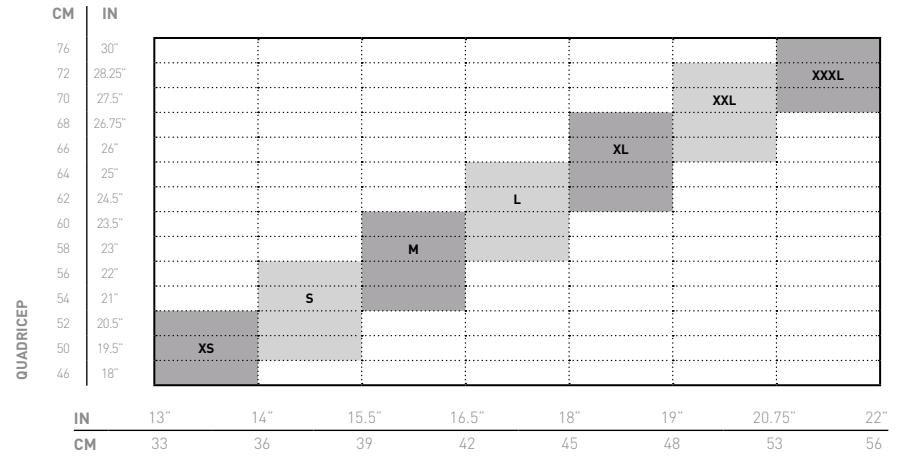

2XU

SIZE GUIDE

QUAD SLEEVES

LEG SLEEVES

ARM GUARD / SLEEVES

CALF GUARD / SLEEVES

*Double extra large only available for calf guards

WOMEN'S COMPRESSION TIGHTS

HEIGHT	CM	SIZES																	
	FT/IN	XXS	XS	S	M	L	XL	XXL											
145	4'9"	XXS																	
150	4'11"		XS	S	M	L	XL												
155	5'1"							XXL											
160	5'3"																		
165	5'5"																		
170	5'7"		XST																
175	5'9"			ST															
180	5'11"				MT		LT												
185	6'1"																		
190	6'3"																		
195	6'5"																		
		LB	66	77	88	99	110	120	130	144	155	165	175	188	200	210	220	230	242
		KG	30	35	40	45	50	55	60	65	70	75	80	85	90	95	100	105	110
		WEIGHT																	

WOMEN'S COMPRESSION SHORTS

HEIGHT	CM	SIZES																	
	FT/IN	XXS	XS	S	M	L	XL	XXL											
145	4'9"	XXS																	
150	4'11"		XS	S	M	L	XL												
155	5'1"							XXL											
160	5'3"																		
165	5'5"																		
170	5'7"																		
175	5'9"																		
180	5'11"																		
185	6'1"																		
190	6'3"																		
195	6'5"																		
		LB	66	77	88	99	110	120	130	144	155	165	175	188	200	210	220	230	242
		KG	30	35	40	45	50	55	60	65	70	75	80	85	90	95	100	105	110
		WEIGHT																	

VECTR SOCKS - LOWER LENGTH

	SMALL	MEDIUM	LARGE	X-LARGE
EU	35 – 37.5	38 – 41.5	42 – 46	46.5 – 48.5
US-M	3.5 – 5.5	6 – 8	9 – 12	12.5 – 14
US-W	5 – 7	7.5 – 9.5	10 – 13	14 – 15.5

VECTR SOCKS - FULL LENGTH

SHOE SIZE		SMALL	MEDIUM-1	MEDIUM-2	LARGE-1	LARGE-2	X-LARGE
	EU	35 – 37.5	38 – 41.5	38 – 41.5	42 – 46	42 – 46	46.5 – 48.5
US-M	3.5 – 5.5	6 – 8	6 – 8	9 – 12	9 – 12	12.5 – 14	
US-W	5 – 7	7.5 – 9.5	7.5 – 9.5	10 – 13	10 – 13	14 – 15.5	
CALF SIZE	CM	30 – 37	32 – 37	38 – 43	36 – 40	41 – 46	43 – 50
	INCH	11.75 – 14.5	12.5 – 14.5	15 – 17	14 – 15.75	16 – 18	17 – 19.75